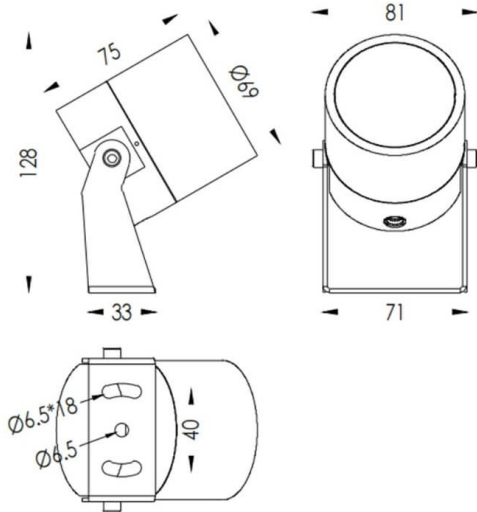

TUBEO-R

Item code	86.OS04.3321.02
Product type	Outdoor
Category	Spike Spot Light
Family	TUBEO-R
Subfamily	TUBEO-R
Pictograms	

Dimensions

Product dimensions (mm)	69(Dia)X75(H)mm
--------------------------------	------------------------

Scheme

Product	
Real power (W)	10
Real luminous flux (Lm)	900
Luminous efficiency (Lm/W)	90
Beam angle (°)	12
Life time (h)	50000h L70B10
IP	65
Control gear	ON-OFF
Average life time (h)	50000h L70B10
Colour temperature (K)	3000
Colour consistency (SDCM)	SDCM3
CRI	80
IK	IK10